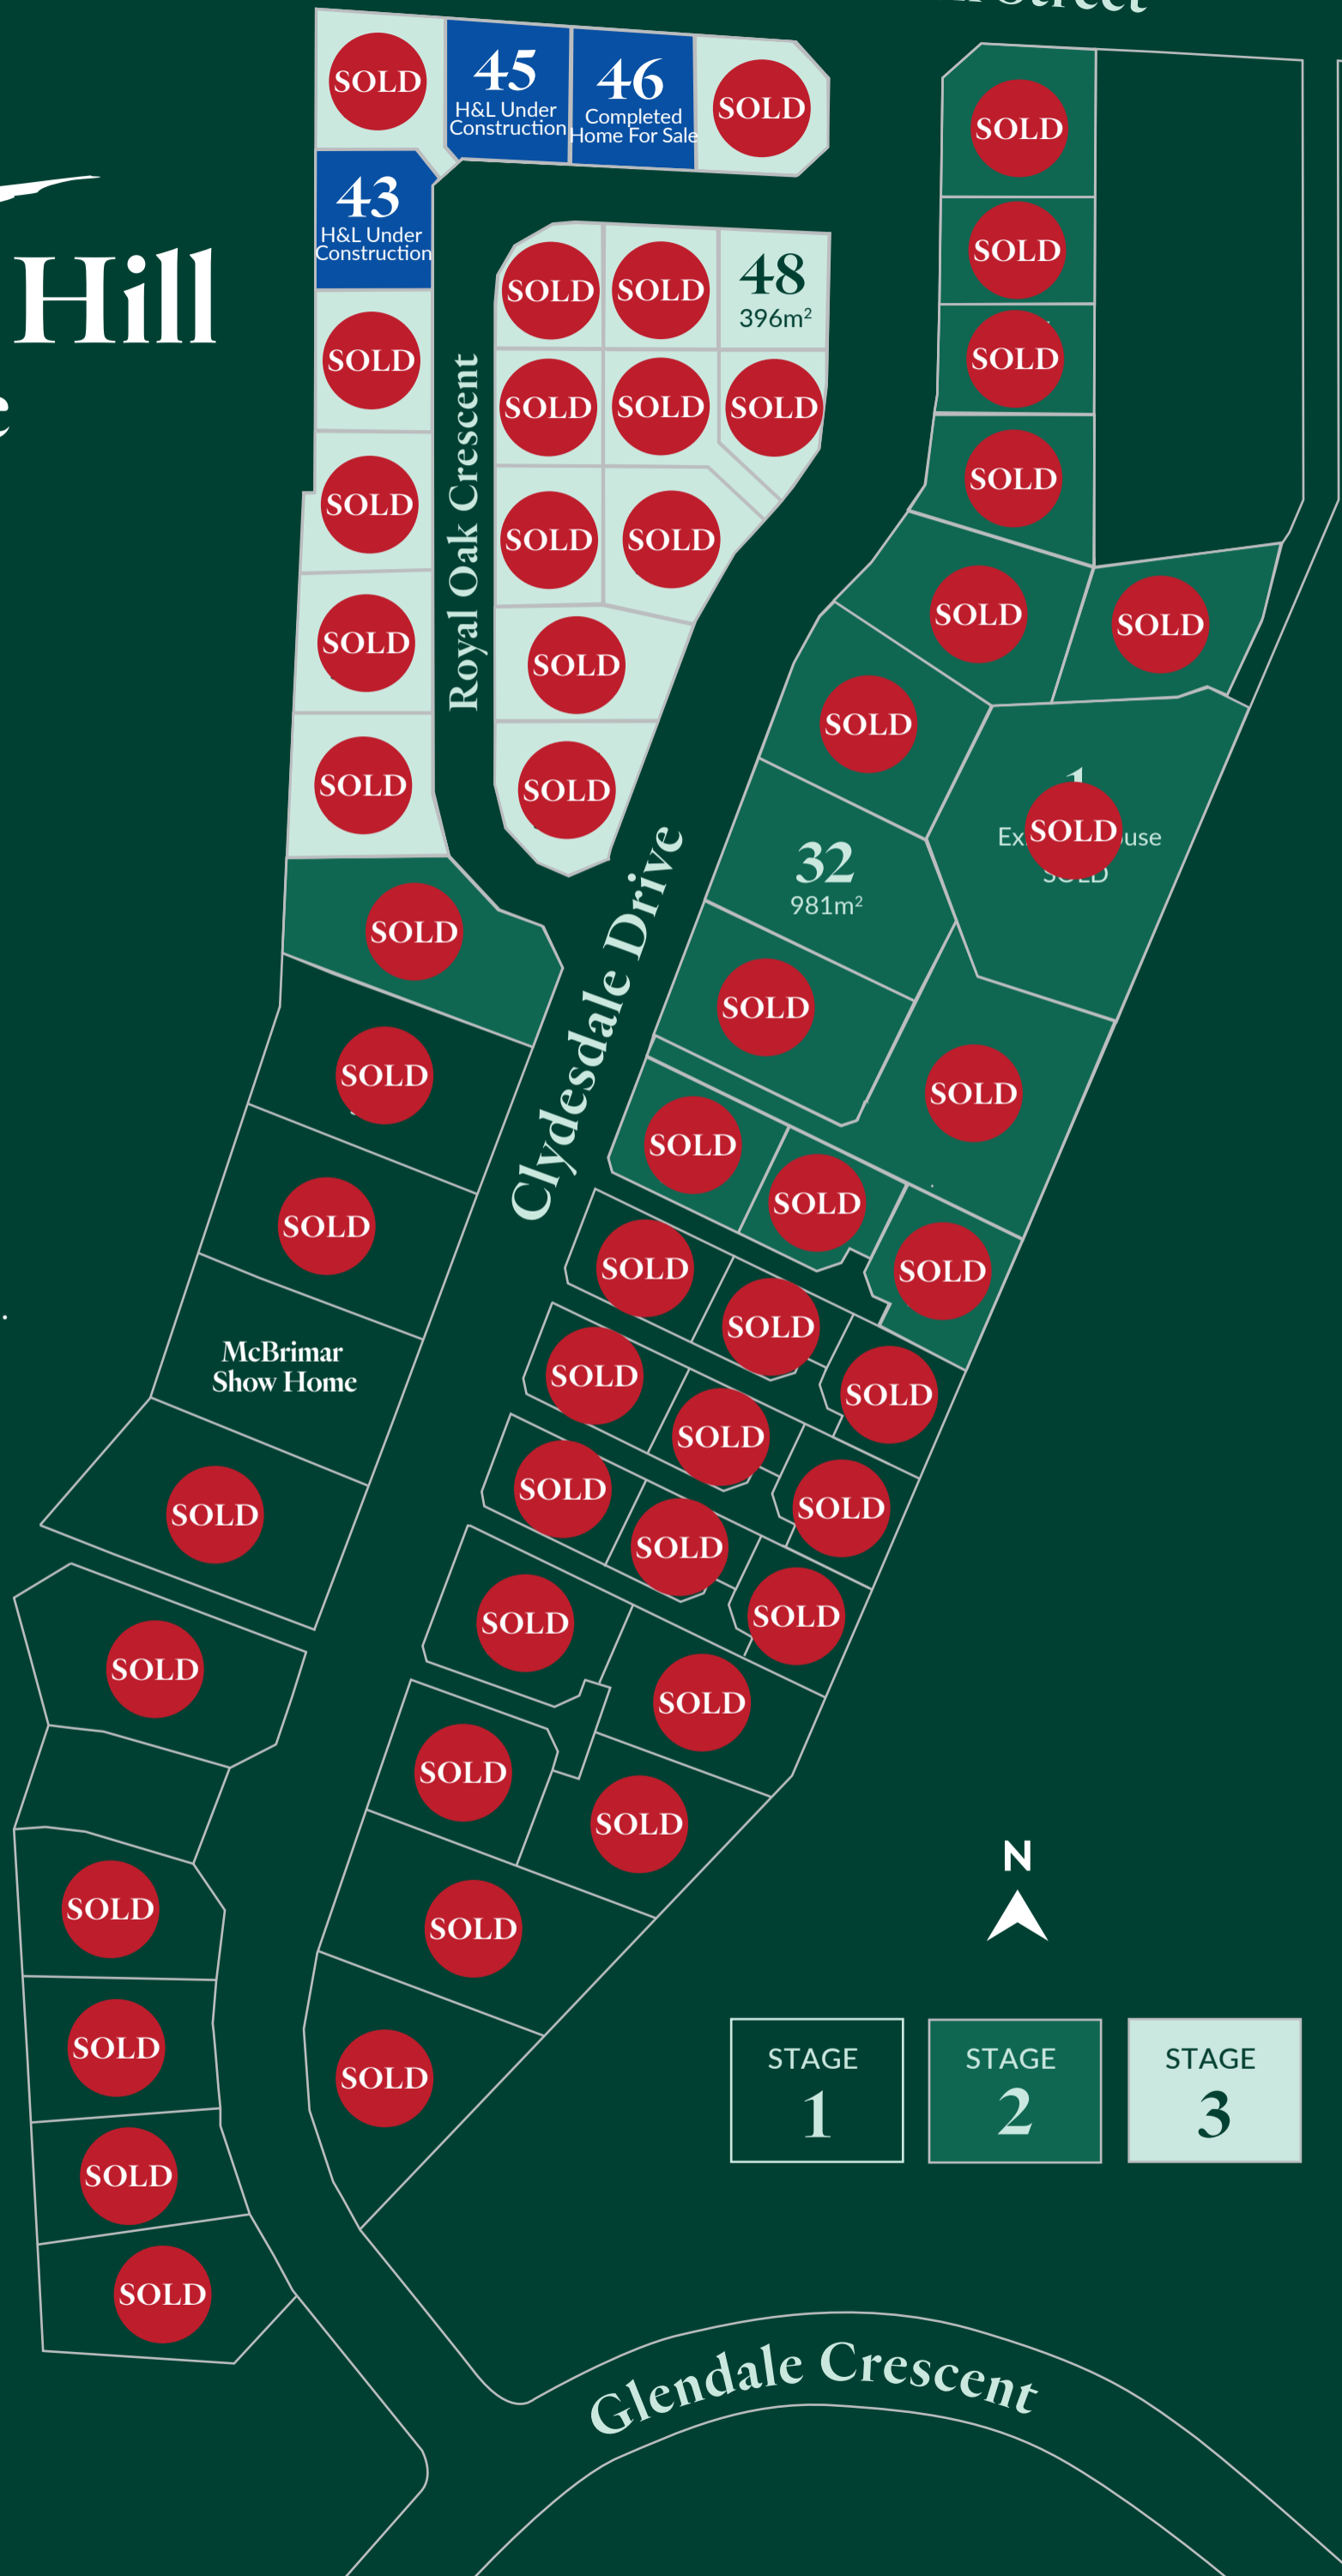

Wansbeck Street

Holmes Hill Estate

With great views of the Kakanui Ranges and the South Hill shops within walking distance, the appeal of these sections is clear. A property at Holmes Hill Estate offers more than just a new home, it offers a lifestyle.

The fully serviced lots range from smaller and low maintenance to generous, family-worthy sections. At Holmes Hill Estate we have something to suit everyone.

Buy in confidence from the same local team who developed the popular Waiareka Park subdivision.

Contact us for more information on how to secure a section and start planning your dream home today.

03 434 8660
info@holmeshillestate.co.nz
www.holmeshillestate.co.nz
f @ /holmeshillestate

STAGE 1	STAGE 2	STAGE 3