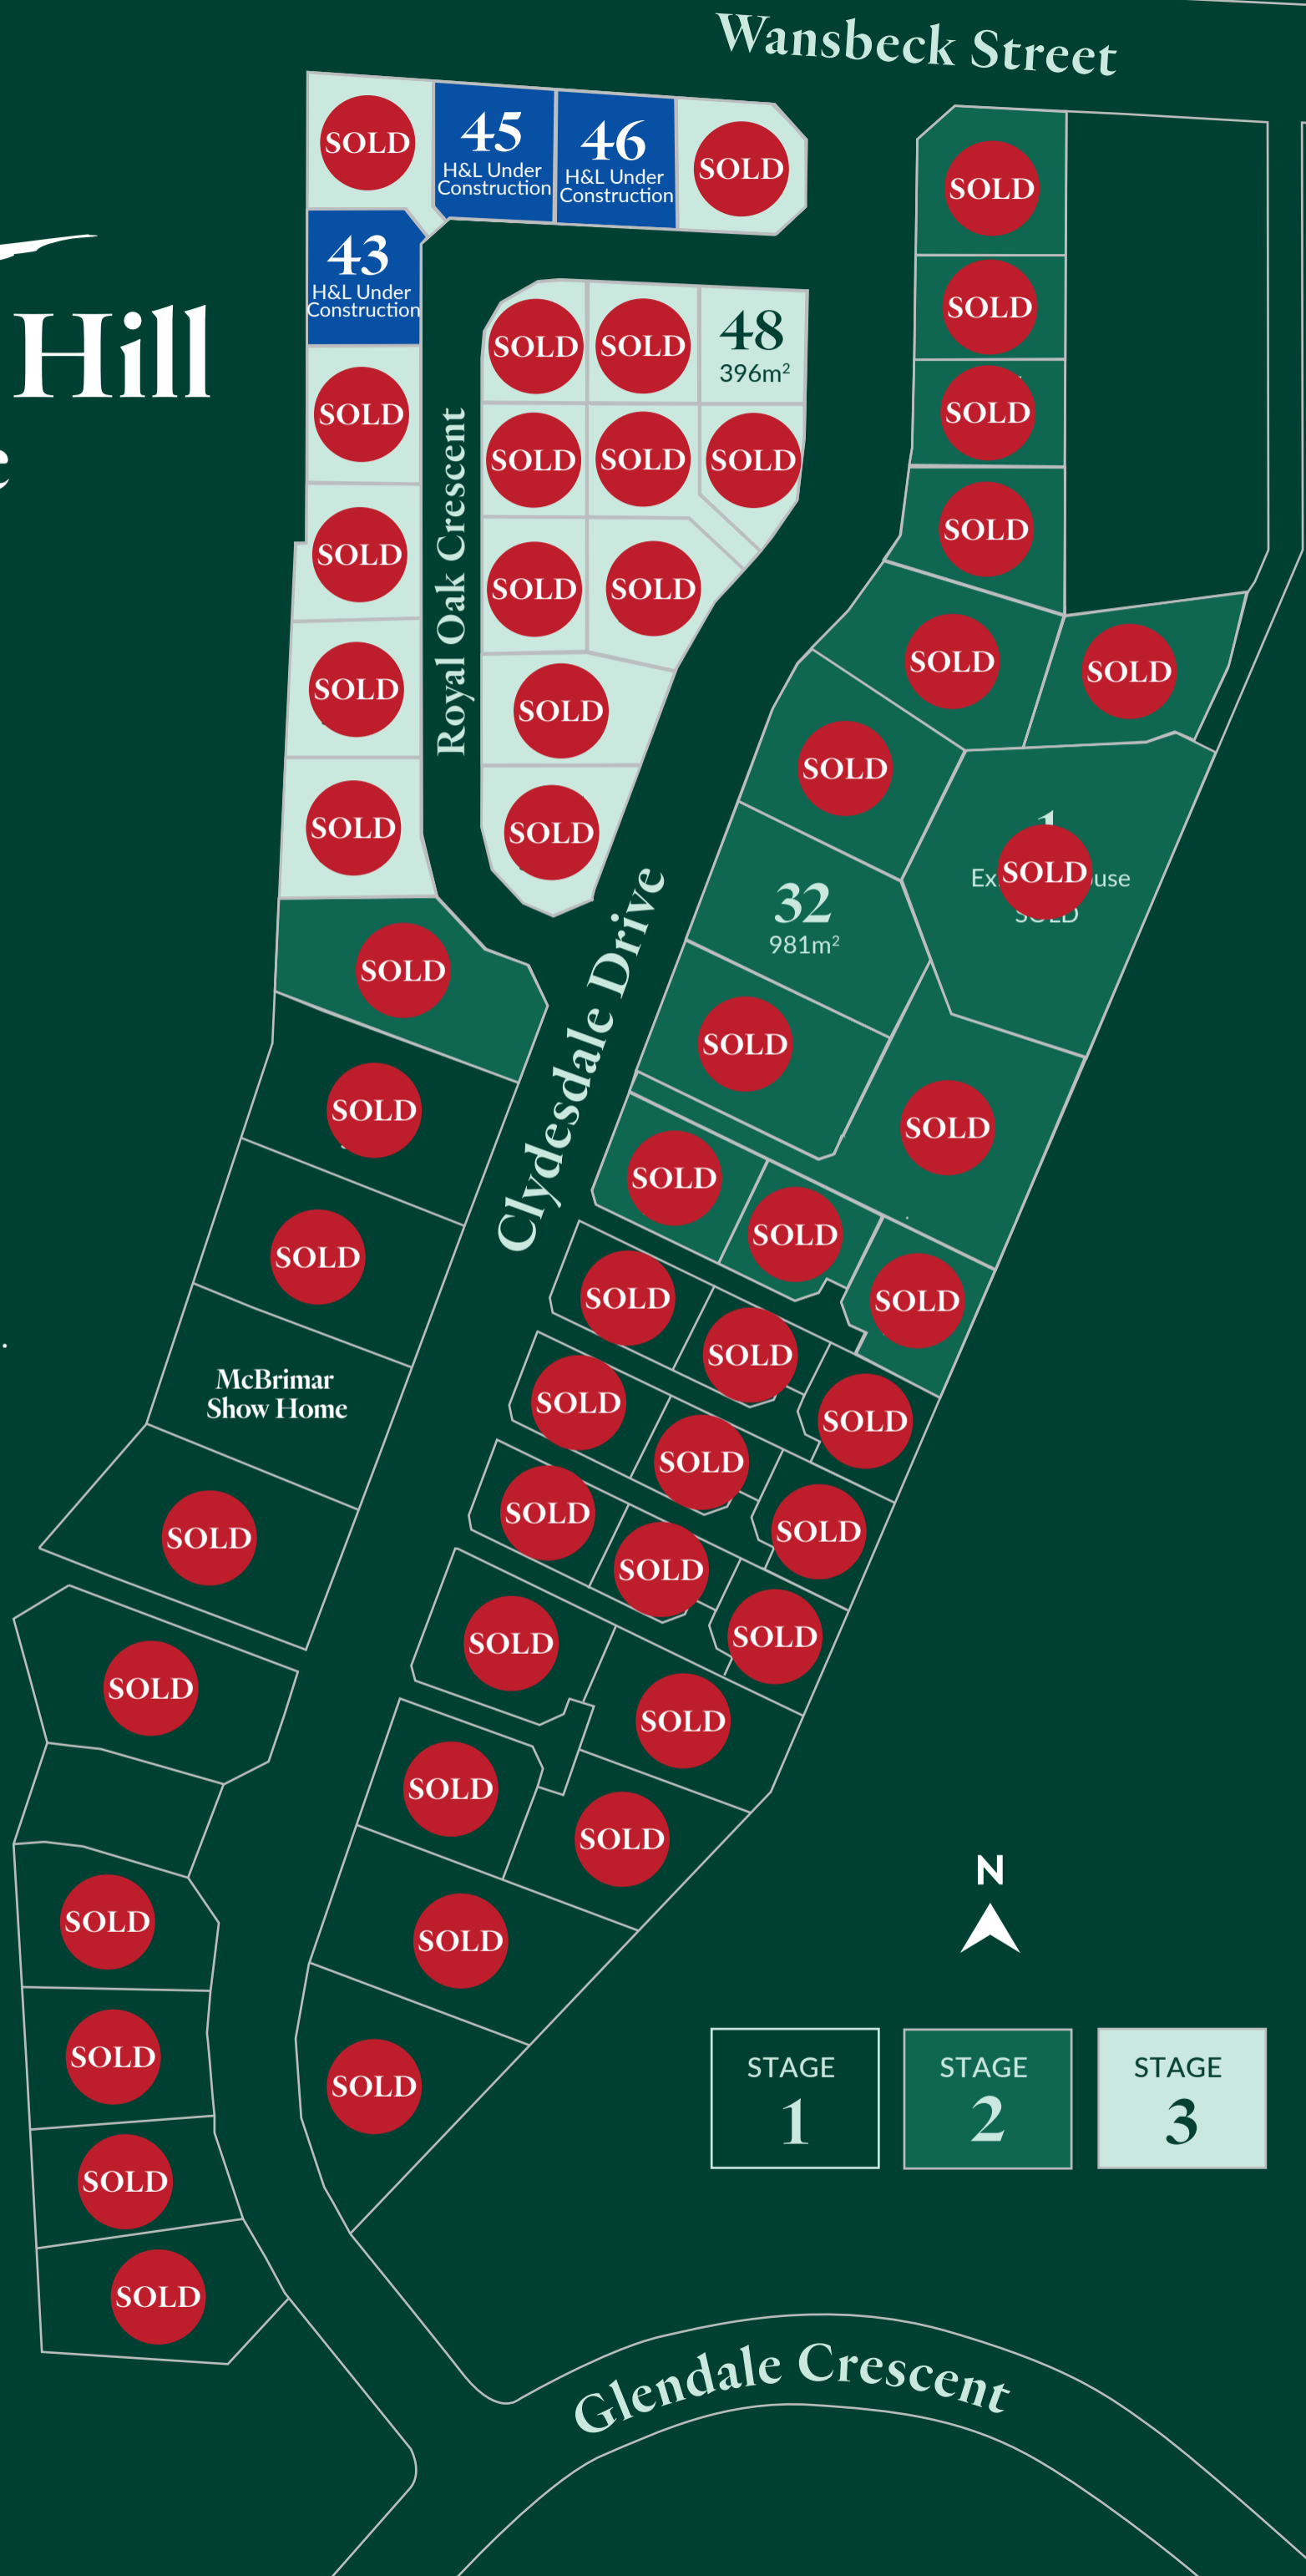

Holmes Hill Estate

With great views of the Kakanui Ranges and the South Hill shops within walking distance, the appeal of these sections is clear. A property at Holmes Hill Estate offers more than just a new home, it offers a lifestyle.

The fully serviced lots range from smaller and low maintenance to generous, family-worthy sections. At Holmes Hill Estate we have something to suit everyone.

Buy in confidence from the same local team who developed the popular Waiareka Park subdivision.

Contact us for more information on how to secure a section and start planning your dream home today.

03 434 8660
info@holmeshillestate.co.nz
www.holmeshillestate.co.nz
f @ /holmeshillestate

STAGE 1	STAGE 2	STAGE 3